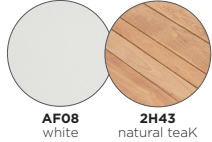

collection overview

dining armchair

barstool 77,5h

barstool 60,5h

lounge chair

3-seater

coffee table S

coffee table A

side table B

tray table C

technical information

MATERIALS & COLOURS

frame: pca | finishing: rope (5mm/0.20")

cushion set: fabric (QDF)

frame: pca | table top: teak (20mm/0.79")

OPTIONS

FEATURES

FOAM TYPE

maintenance

POWDERCOATED ALUMINIUM

Simply brush away loose dirt, rinse, and clean with a mild, lukewarm soapy solution. Rinse thoroughly and pat dry with a cloth.

ROPE

Simply brush away loose dirt, rinse, and clean with a mild, lukewarm soapy solution. Rinse thoroughly and air dry.